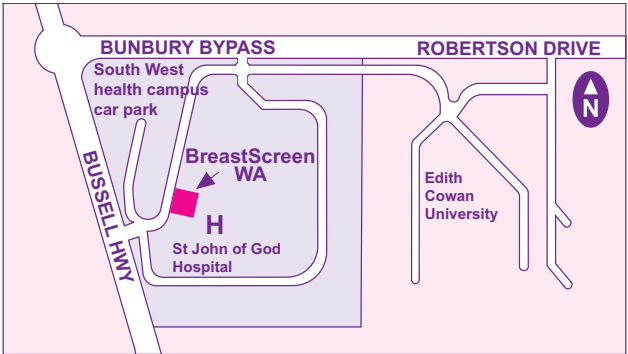

Government of Western Australia  
North Metropolitan Health Service

# The BreastScreen WA Bunbury regional service is located at...

## South West Health Campus Corner of Bussell Highway and Robertson Drive, Bunbury

To make an appointment book online  
[www.breastscreen.health.wa.gov.au](http://www.breastscreen.health.wa.gov.au)  
or phone 13 20 50